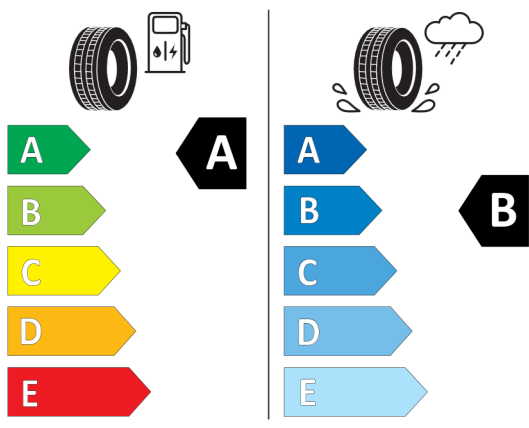

225/55 R17 97 W C1

2020/740

<https://eprel.ec.europa.eu/qr/381723>

Continental

Continental 0358906

225/55 R 17 97 W C1

2020/740

<https://eprel.ec.europa.eu/qr/481733>