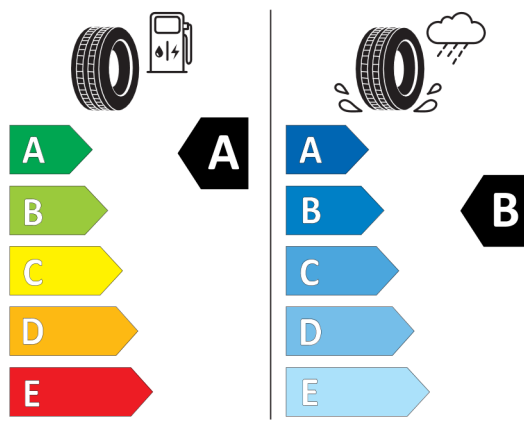

Pirelli

PIRELLI 26924

225/55R17 97 W C1

2020/740

<https://eprel.ec.europa.eu/qr/595393>