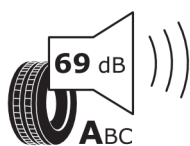

Hankook

Hankook 1022632

205/45R17 88 W XL C1

2020/740

<https://eprel.ec.europa.eu/qr/466309>

Goodyear

GOODYEAR 546524

205/45R17 88 W XL C1