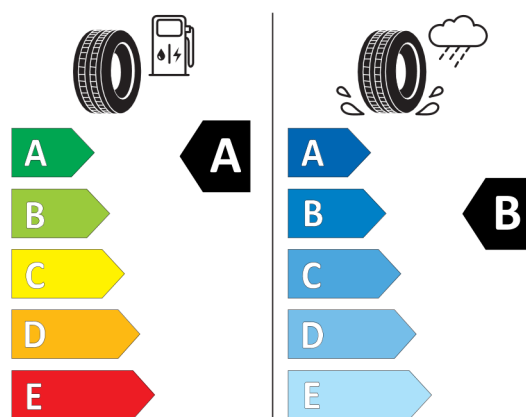

381385

BRIDGESTONE

10742

225/40 R18 92 Y XL

C1

2020/740

<https://eprel.ec.europa.eu/qr/381385>

482990