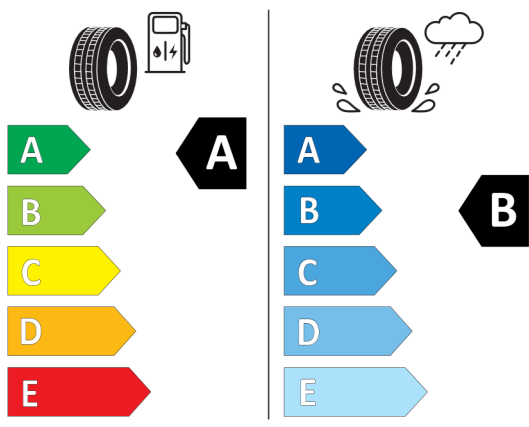

482990

Continental 0358276

225/40 R 18 92 Y XL C1