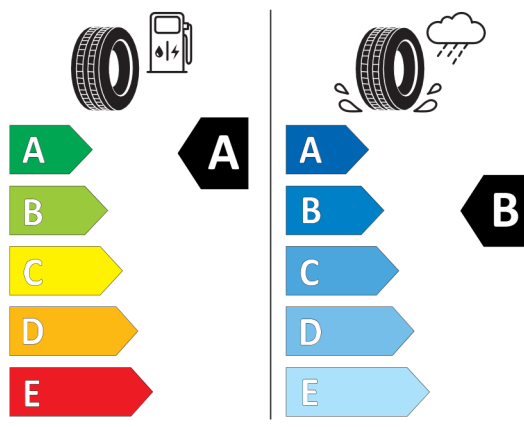

Continental 0358276

225/40 R 18 92 Y XL C1

2020/740

<https://eprel.ec.europa.eu/qr/482990>

530990

GOODYEAR 577463

225/40R18 92 Y XL C1

2020/740